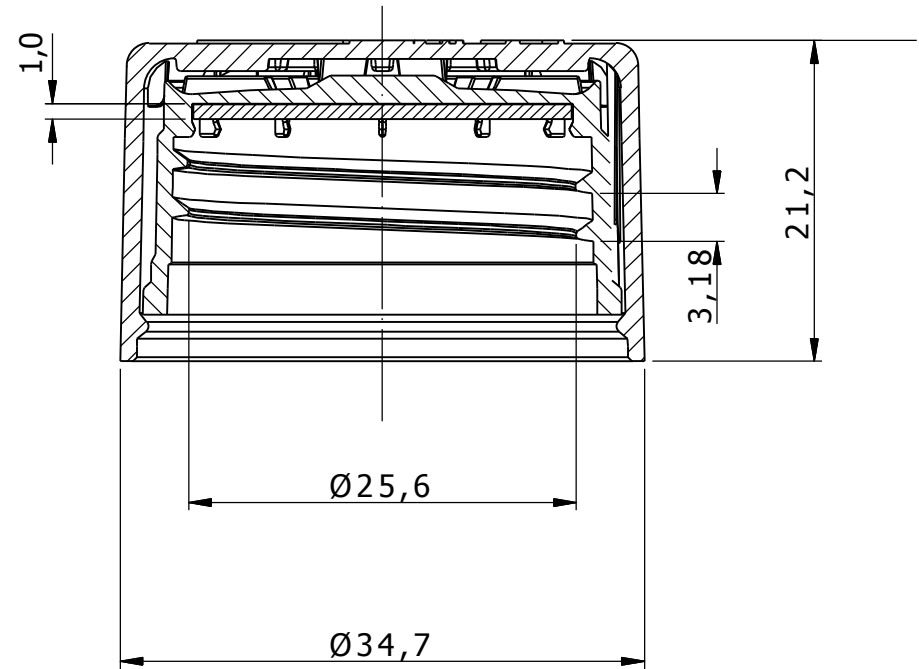

## SECTION A-A

Child Resistant Closure D-12C with IHS liner for PE bottle

Neck finish 28 mm PCO1810