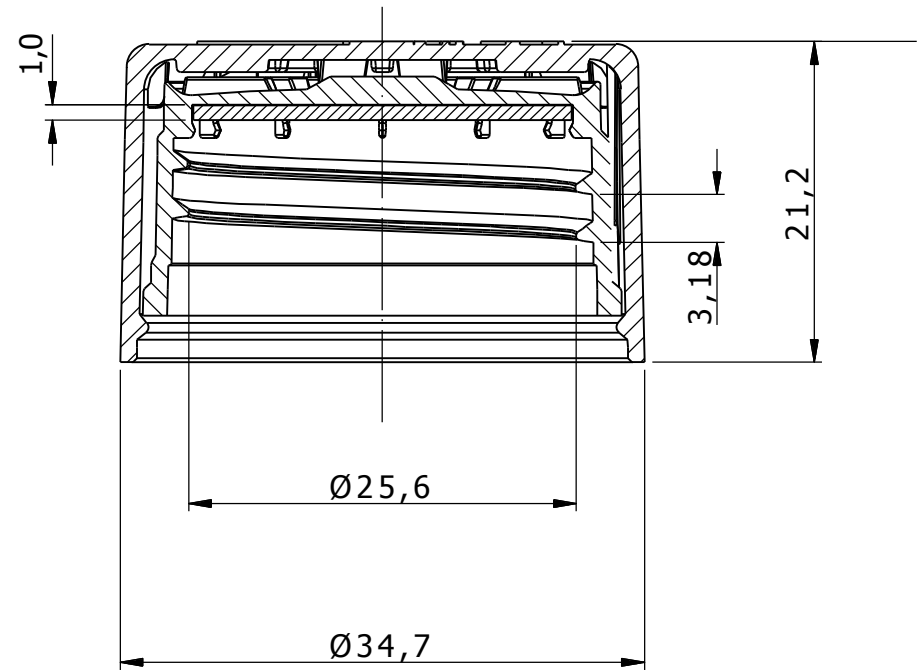

## SECTION A-A

Child Resistant Closure D-12B with IHS liner for PET bottle

Neck finish 28 mm PCO1810