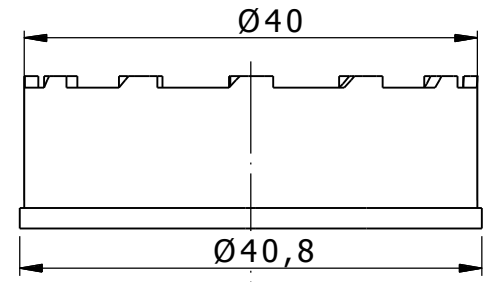

Assembled Closure K-12B

D-D

Ø43,3

Part A

E-E

Part C (IHS liner for PE bottle)

Part B

F-F

Child Resistant Closure K-12B with IHS liner for PE bottle/can

Neck finish 38 mm, one start