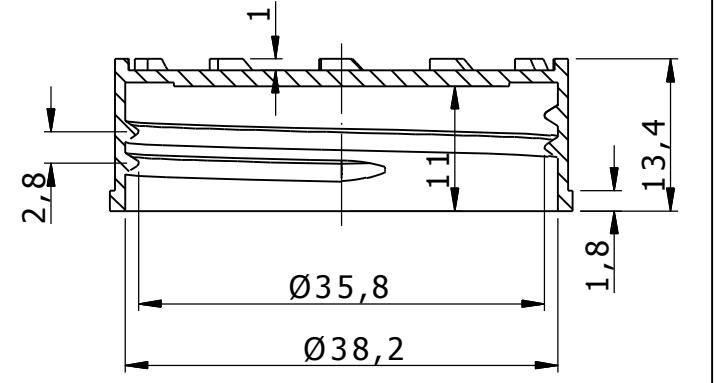

Assembled Closure K-12B

D-D

Ø43,3

Part A

E-E

Part C (IHS liner for PE bottle)

Part B

F-F

Child Resistant Closure K-12B with IHS liner for PE bottle/can

Neck finish 38 mm, one start