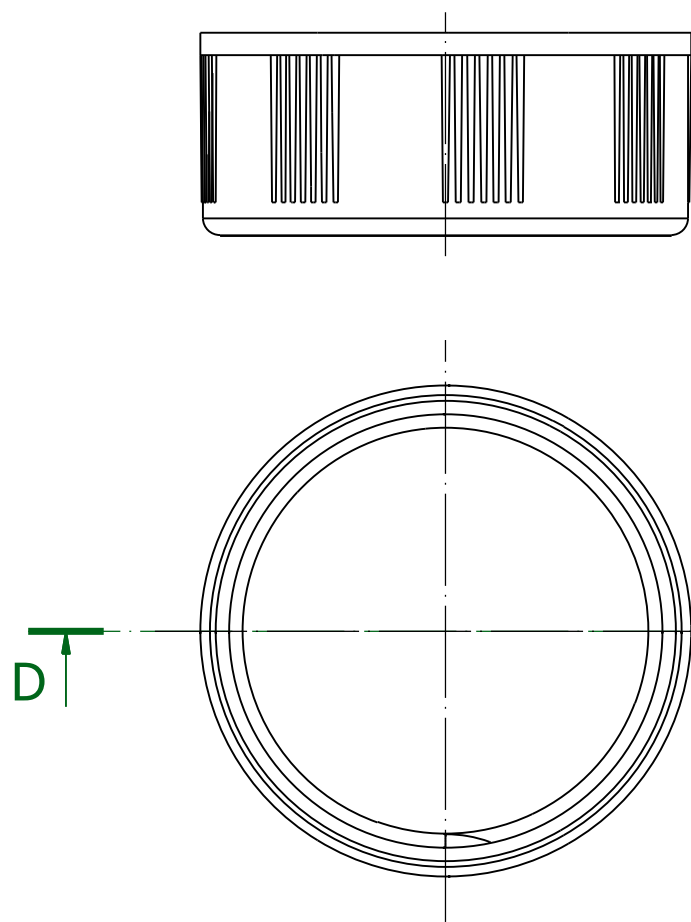

Assembled Closure K-12B

D-D

Ø43,3

Part A

E-E

Part C (IHS liner for PE bottle)

Part B

F-F

Child Resistant Closure K-12B with IHS liner for PE bottle/can

Neck finish 38 mm, one start