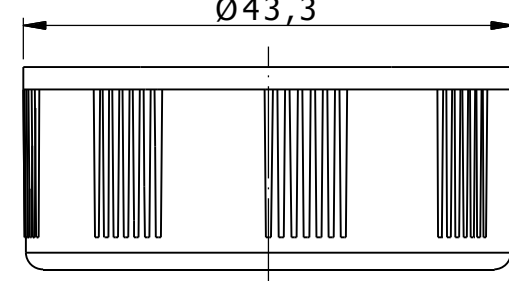

Assembled Closure K-12B

D-D

Ø43,3

Part A

E-E

Part C (IHS liner for PE bottle)

Part B

F-F

Child Resistant Closure K-12B with IHS liner for PE bottle/can

Neck finish 38 mm, one start