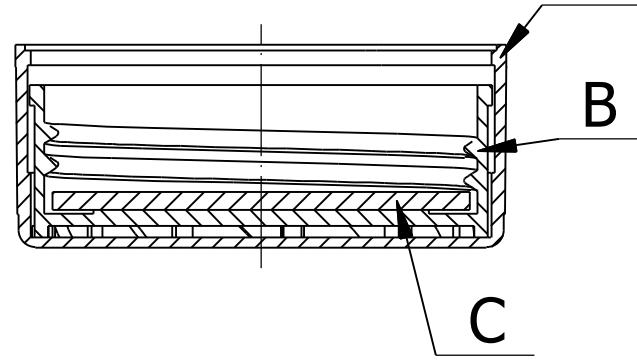

Assembled Closure K-12B

D-D

Ø43,3

Part A

E-E

Part C (IHS liner for PE bottle)

Part B

F-F

Child Resistant Closure K-12B with IHS liner for PE bottle/can

Neck finish 38 mm, one start