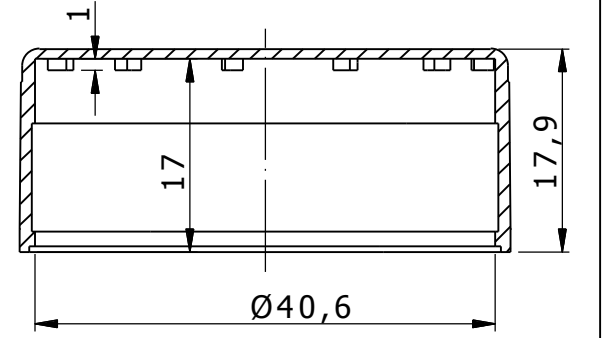

Assembled Closure K-12B

D-D

Ø43,3

Part A

E-E

Part C (IHS liner for PE bottle)

Part B

F-F

Child Resistant Closure K-12B with IHS liner for PE bottle/can

Neck finish 38 mm, one start