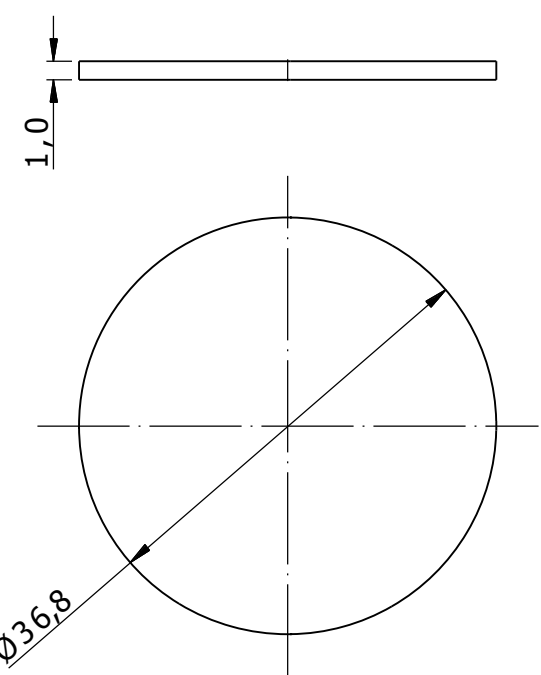

Assembled Closure K-12B

D-D

Ø43,3

Part A

E-E

Part C (IHS liner for PE bottle)

Part B

F-F

Child Resistant Closure K-12B with IHS liner for PE bottle/can

Neck finish 38 mm, one start