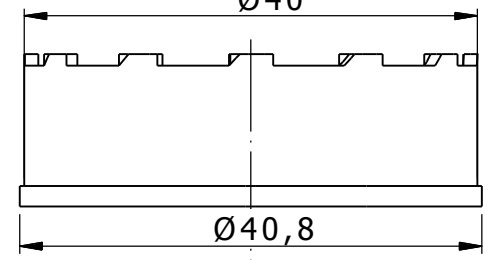

Assembled Closure K-12A

D-D

Ø43,3

Part A

E-E

D

E

Part C (EPE liner)

Ø40

Part B

F-F

F

Child Resistant Closure K-12A with EPE liner

Neck finish 38 mm, one start