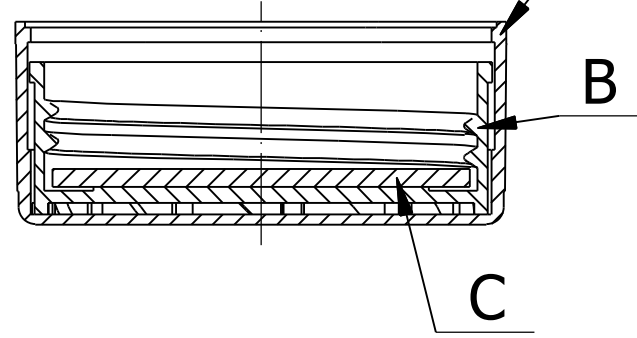

Assembled Closure K-12A

D-D

Ø43,3

Part A

E-E

D

E

Part C (EPE liner)

Ø40

Part B

F-F

F

Child Resistant Closure K-12A with EPE liner

Neck finish 38 mm, one start