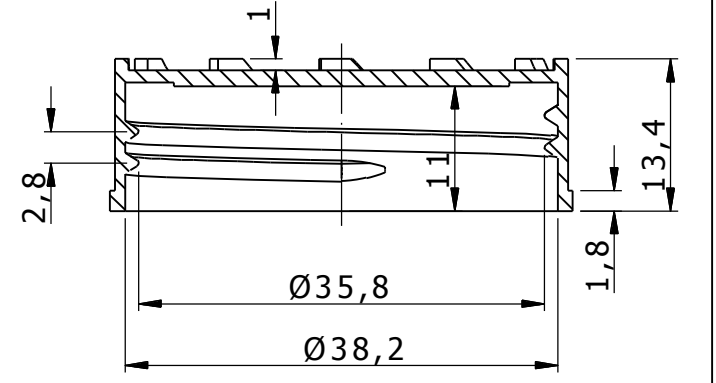

Assembled Closure K-12A

D-D

Ø43,3

Part A

E-E

D

E

Part C (EPE liner)

Ø40

Part B

F-F

F

Child Resistant Closure K-12A with EPE liner

Neck finish 38 mm, one start