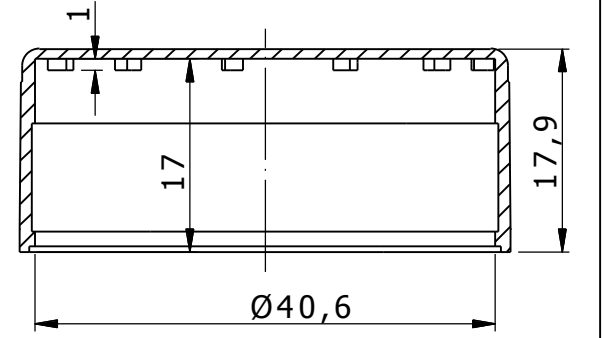

Assembled Closure K-12A

D-D

Ø43,3

Part A

E-E

D

E

Part C (EPE liner)

Ø40

Part B

F-F

F

Child Resistant Closure K-12A with EPE liner

Neck finish 38 mm, one start