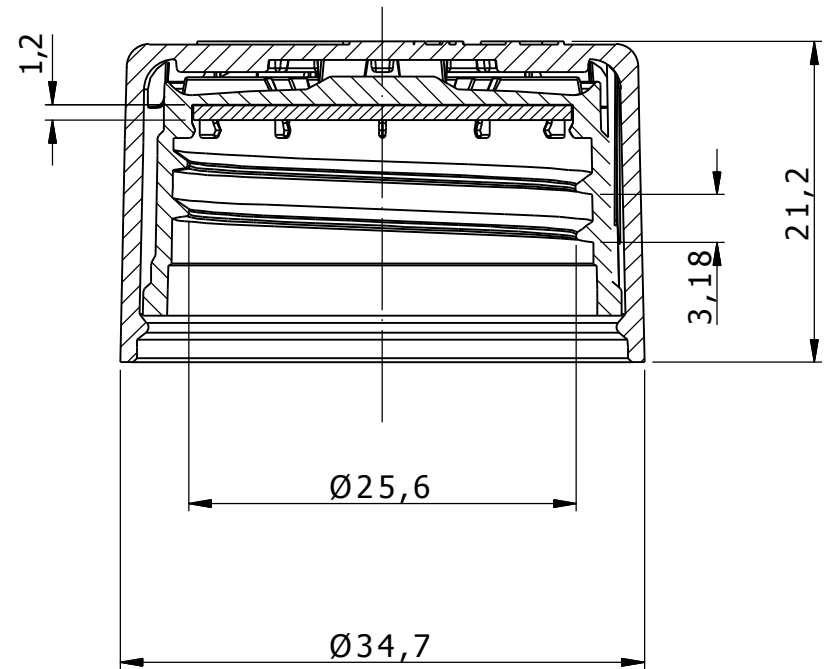

SECTION A-A

Child Resistant Closure D-12A with EPE liner

Neck finish 28 mm PCO1810