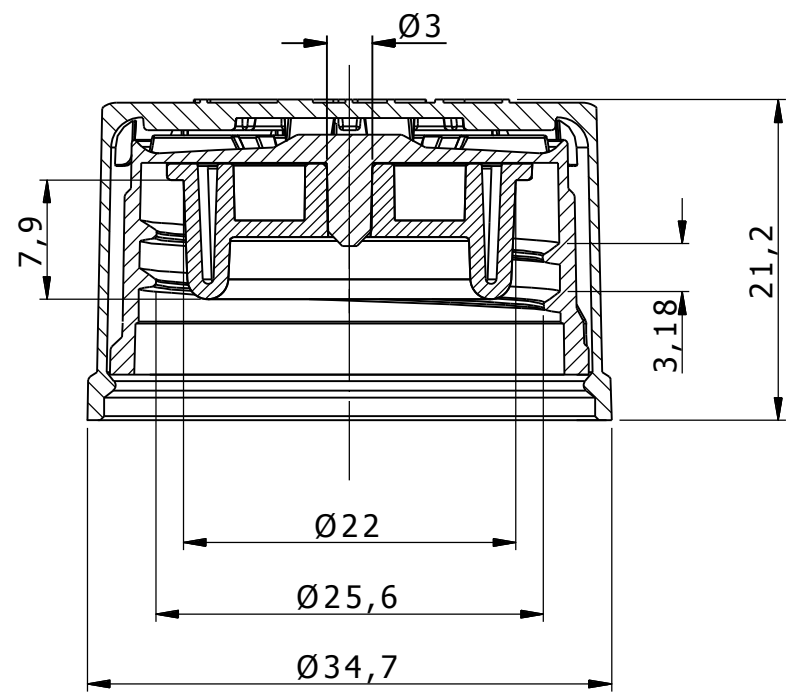

### SECTION A-A

Child Resistant Closure D-10 with plug reducer

Neck finish 28 mm PCO1810